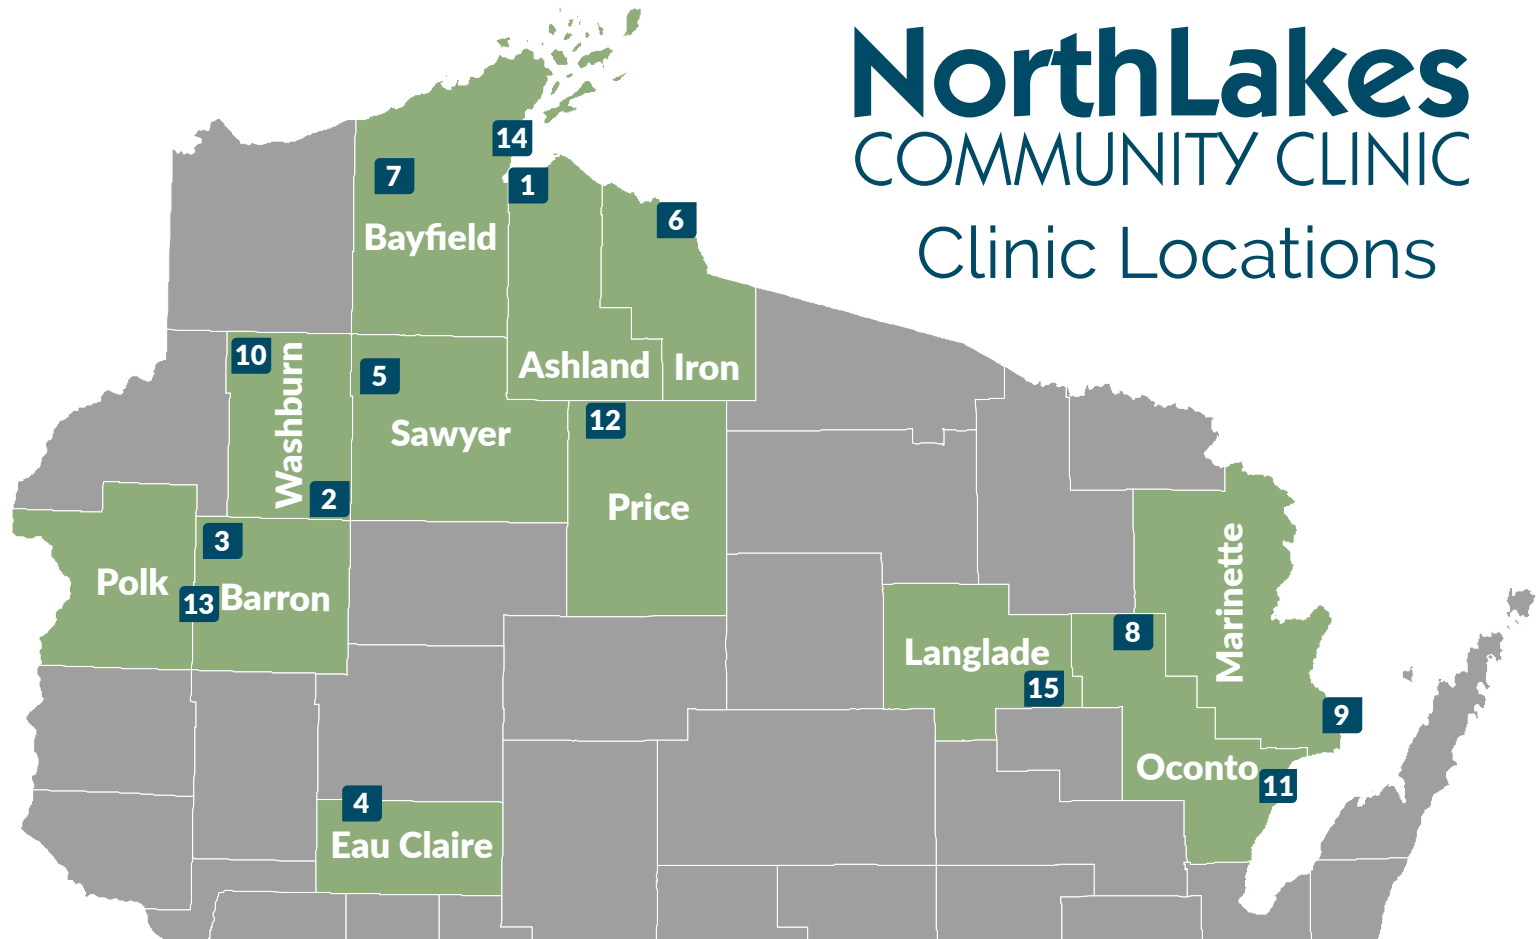

## Clinic Locations

1 - Ashland

6 - Hurley

11 - Oconto

2 - Birchwood

7 - Iron River

12 - Park Falls

3 - Cumberland

8 - Lakewood

13 - Turtle Lake

4 - Eau Claire

9 - Marinette

14 - Washburn

5 - Hayward

10 - Minong

15 - White Lake

## Clinic Locations

1 - Ashland

4 - Eau Claire

7 - Iron River

10 - Minong

13 - Turtle Lake

2 - Birchwood

5 - Hayward

8 - Lakewood

11 - Oconto

14 - Washburn

3 - Cumberland

6 - Hurley

9 - Marinette

12 - Park Falls

15 - White Lake