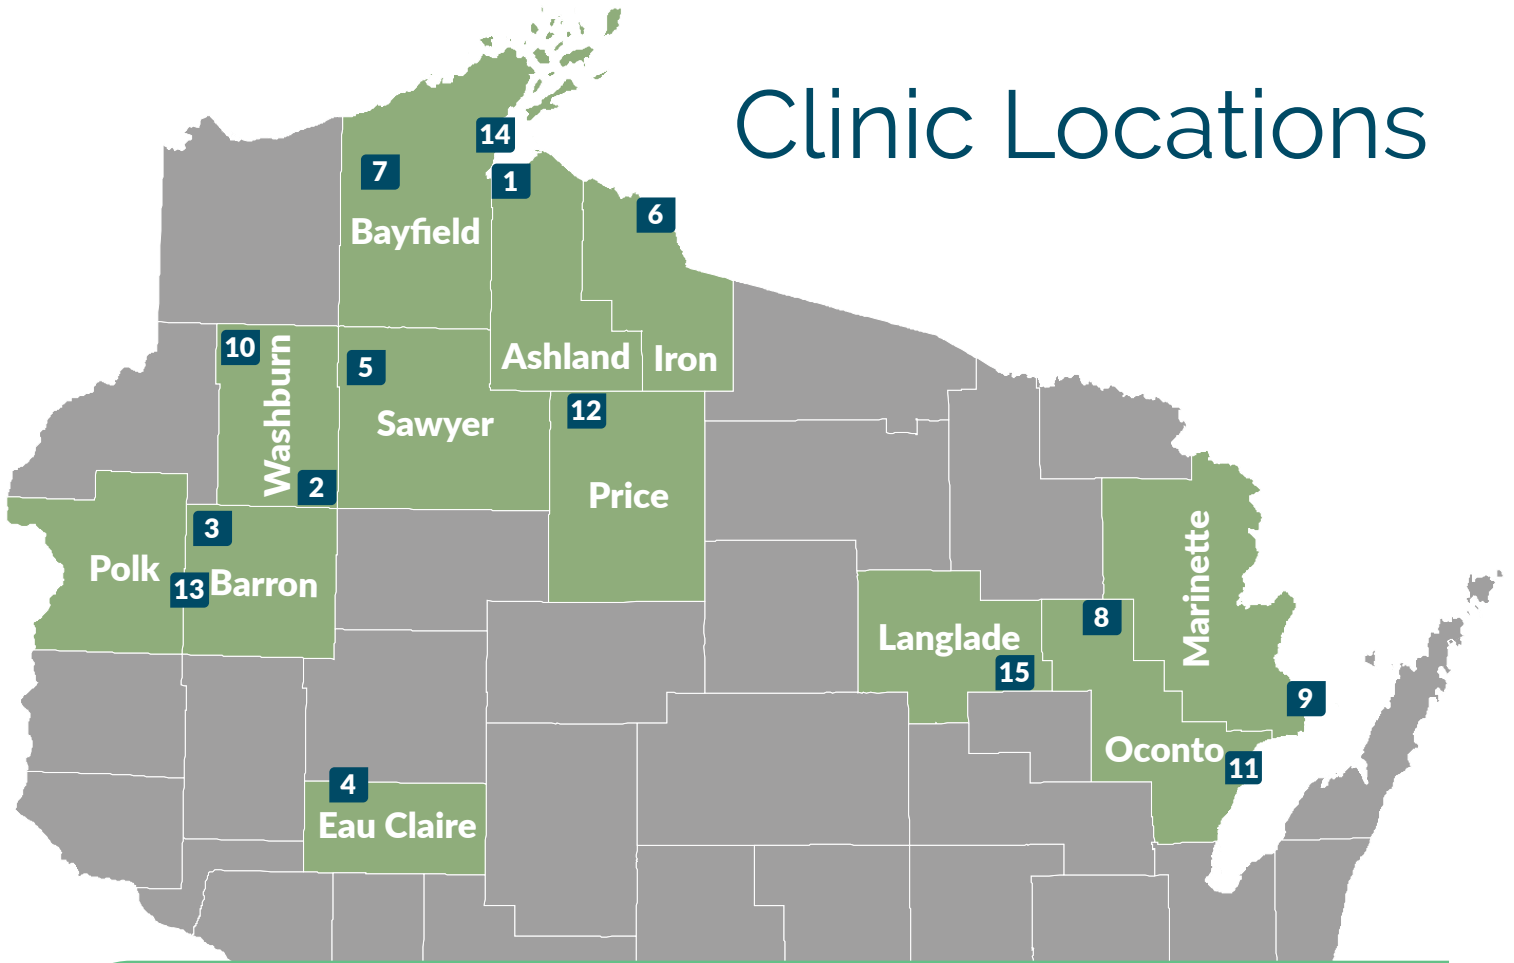

## Clinic Locations

1 - Ashland

6 - Hurley

11 - Oconto

2 - Birchwood

7 - Iron River

12 - Park Falls

3 - Cumberland

8 - Lakewood

13 - Turtle Lake

4 - Eau Claire

9 - Marinette

14 - Washburn

5 - Hayward

10 - Minong

15 - White Lake

## Clinic Locations

1 - Ashland

4 - Eau Claire

7 - Iron River

10 - Minong

13 - Turtle Lake

2 - Birchwood

5 - Hayward

8 - Lakewood

11 - Oconto

14 - Washburn

3 - Cumberland

6 - Hurley

9 - Marinette

12 - Park Falls

15 - White Lake